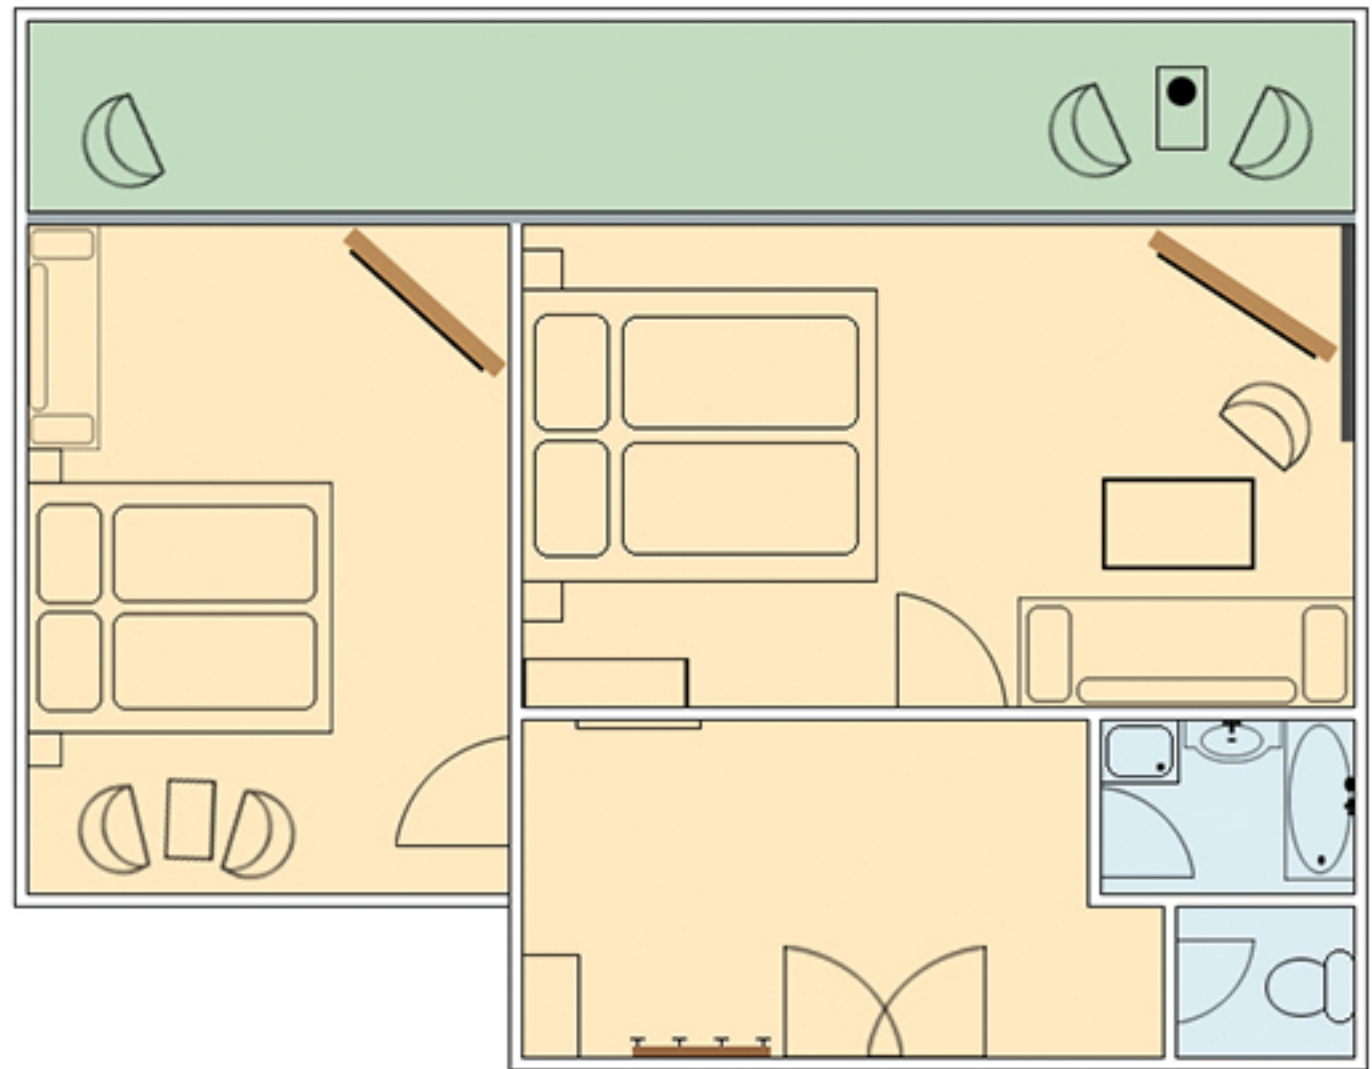

FAMILIE SUITE

Located on the first floor with a view over the lake and the mountain range. Two separate bedrooms each with ca. 20 m², a flat satellite TV in every room, a anteroom with a cloakroom, bathroom with bathtub and shower, separate toilet, long South-facing balcony alongside the two rooms.