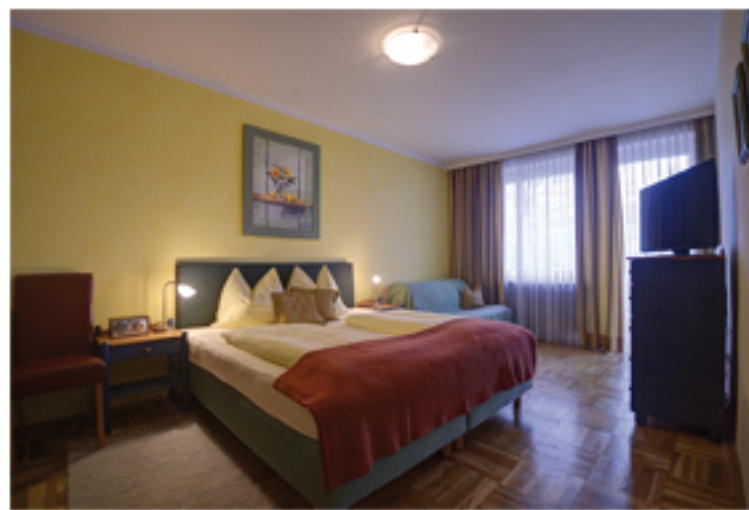

FAMILIE SUITE

Located on the first floor with a view over the lake and the mountain range. Two separate bedrooms each with ca. 20 m², a flat satellite TV in every room, a anteroom with a cloakroom, bathroom with bathtub and shower, separate toilet, long South-facing balcony alongside the two rooms.